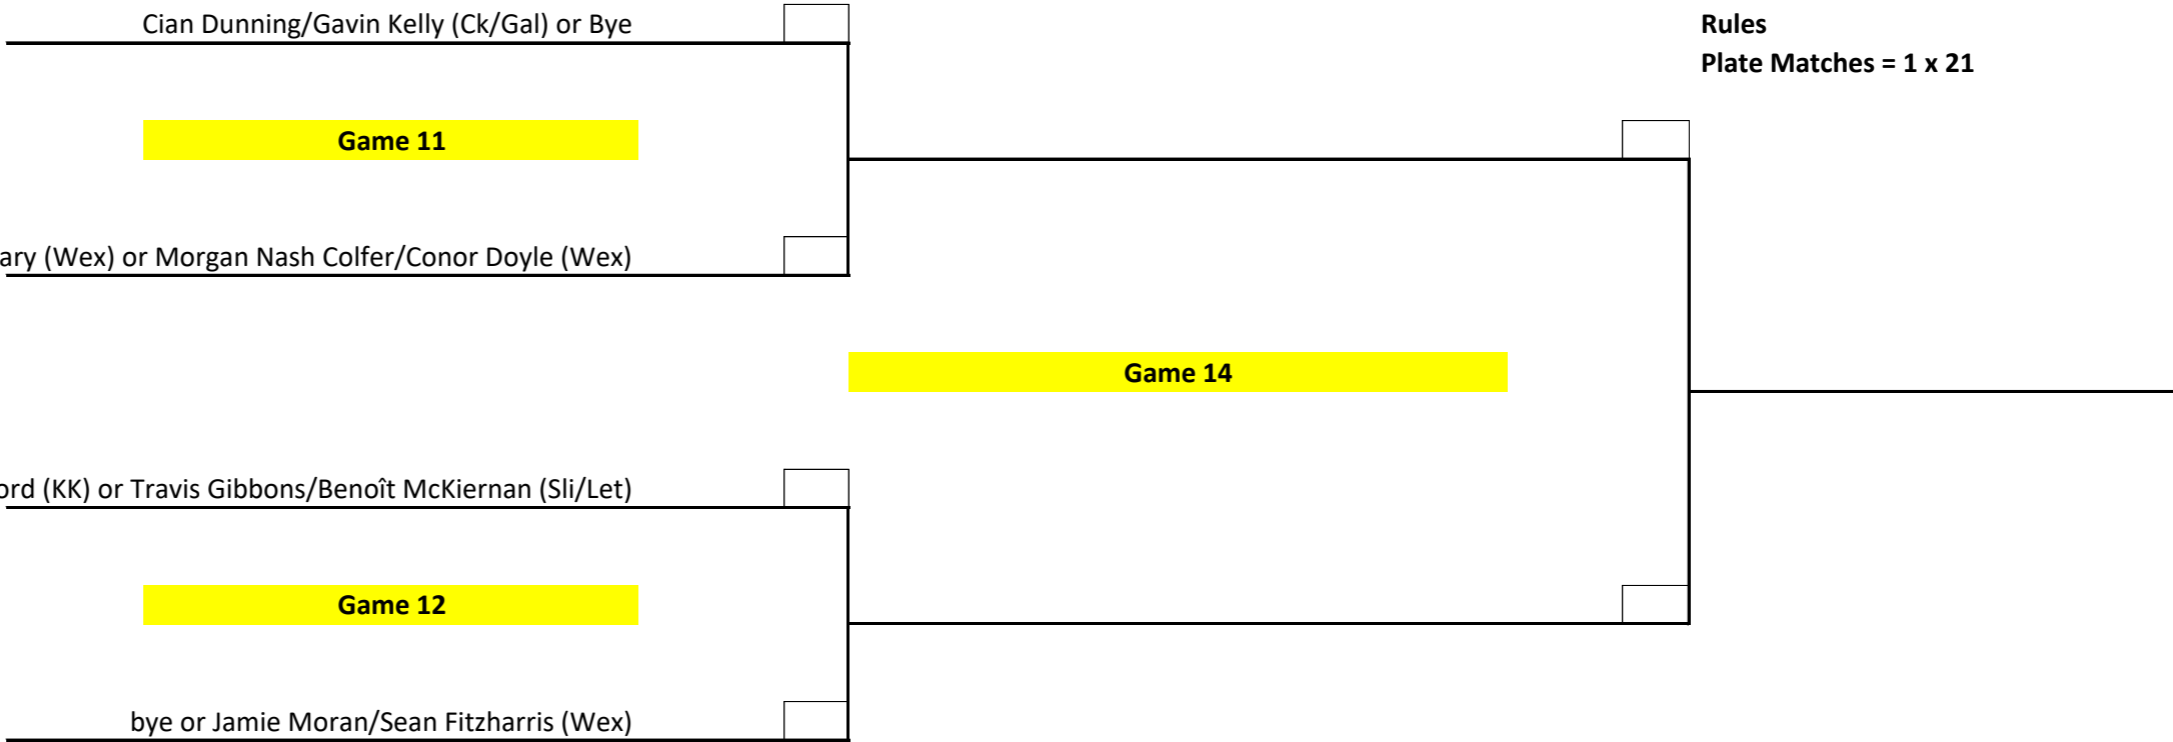

**Game 12**

bye or Jamie Moran/Sean Fitzharris (Wex)

**Rules**  
Plate Matches = 1 x 21