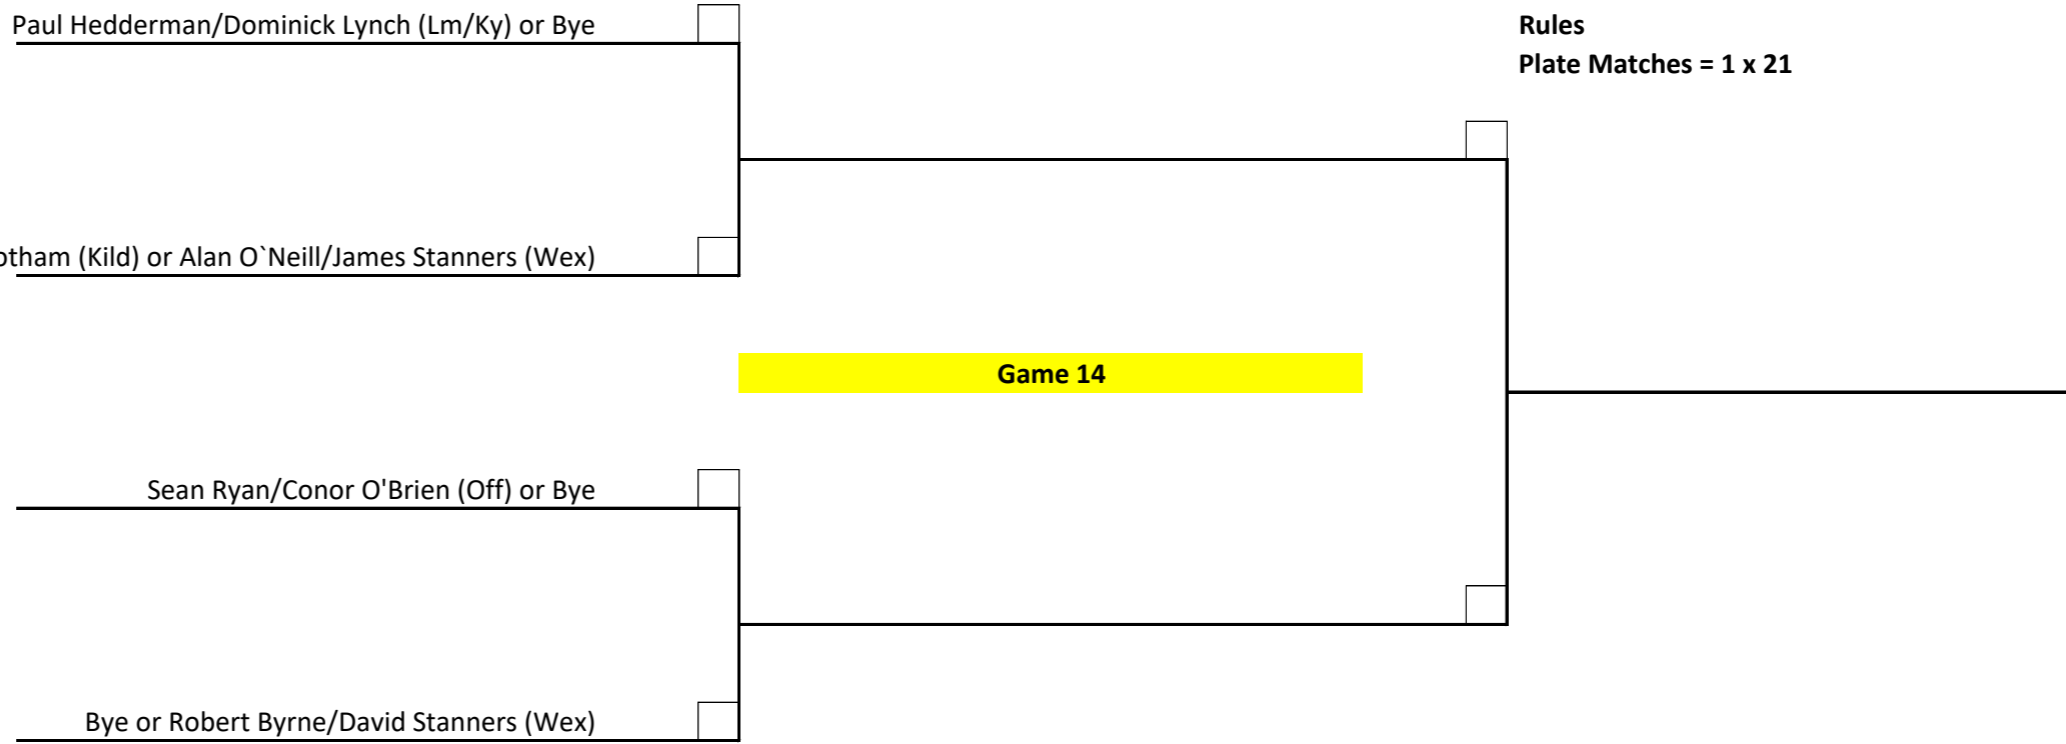

Plate Competition

Semi Finals

Final

Winner

Saturday

Saturday

Paul Hedderman/Dominick Lynch (Lm/Ky) or Bye

Gerry McGrath/Brendan Higginbotham (Kild) or Alan O'Neill/James Stanners (Wex)

Sean Ryan/Conor O'Brien (Off) or Bye

Bye or Robert Byrne/David Stanners (Wex)

Rules

Plate Matches = 1 x 21

Game 14