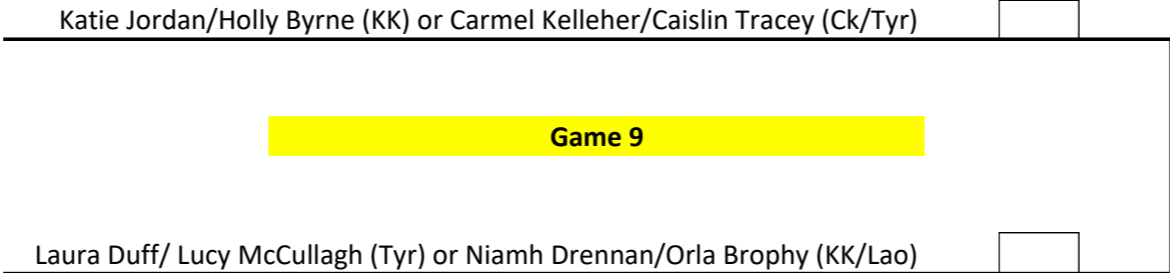

Plate Competition

Final

Winner

Saturday