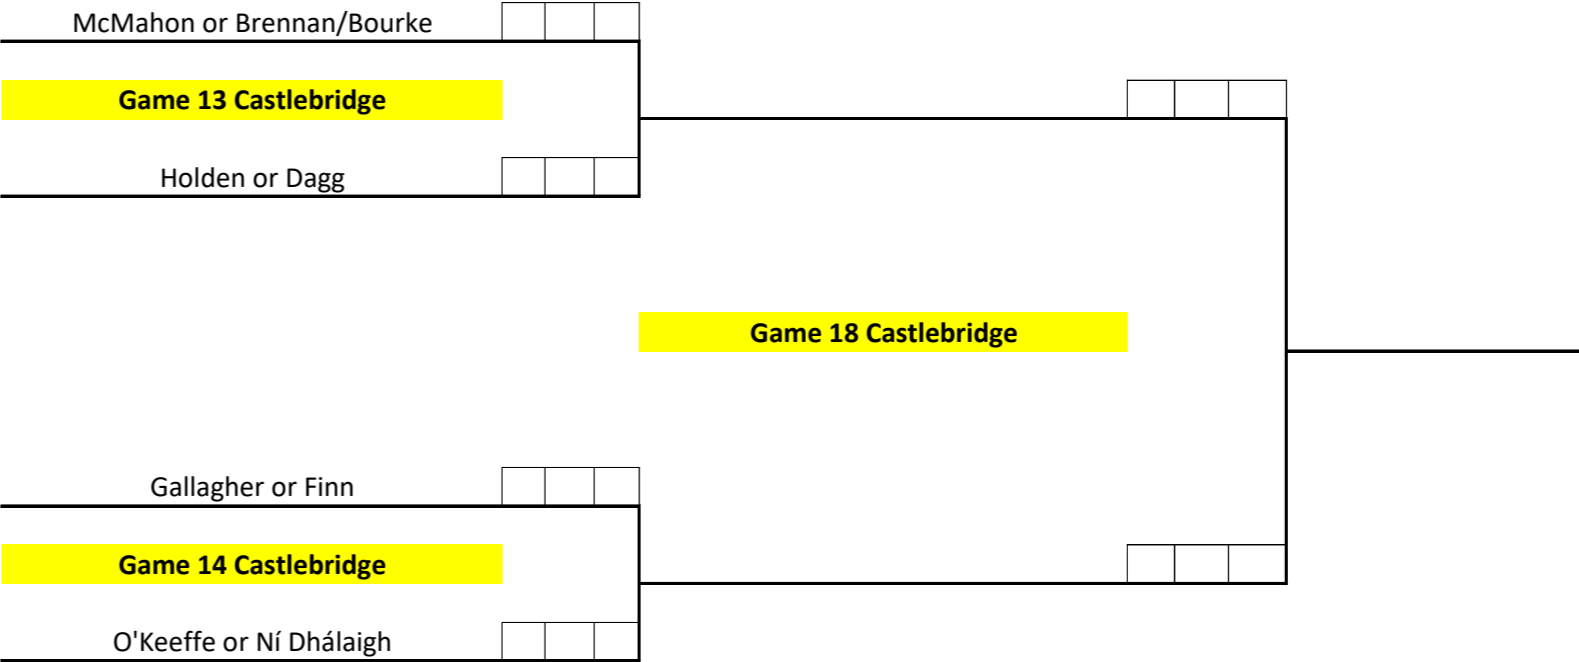

Plate Competition

Quarter Finals	Semi Finals	Final	Winner

Saturday

Saturday

Saturday