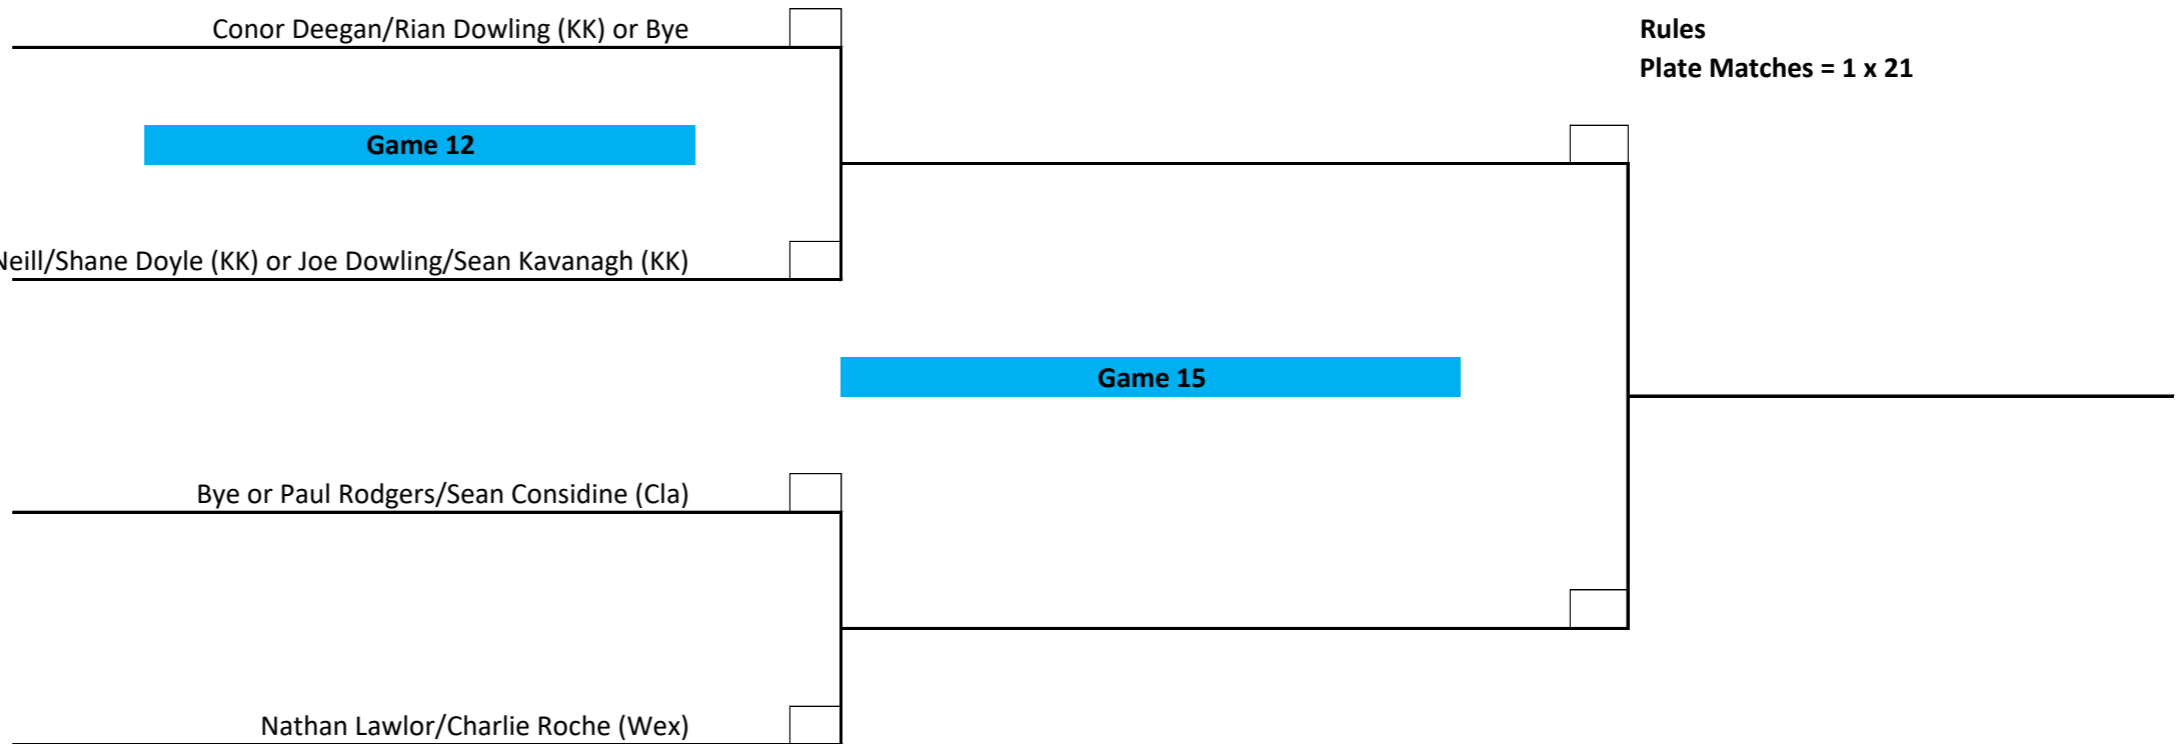

Jake O'Neill/Shane Doyle (KK) or Joe Dowling/Sean Kavanagh (KK)

Bye or Paul Rodgers/Sean Considine (Cla)

Nathan Lawlor/Charlie Roche (Wex)

Rules

Plate Matches = 1 x 21

Game 15