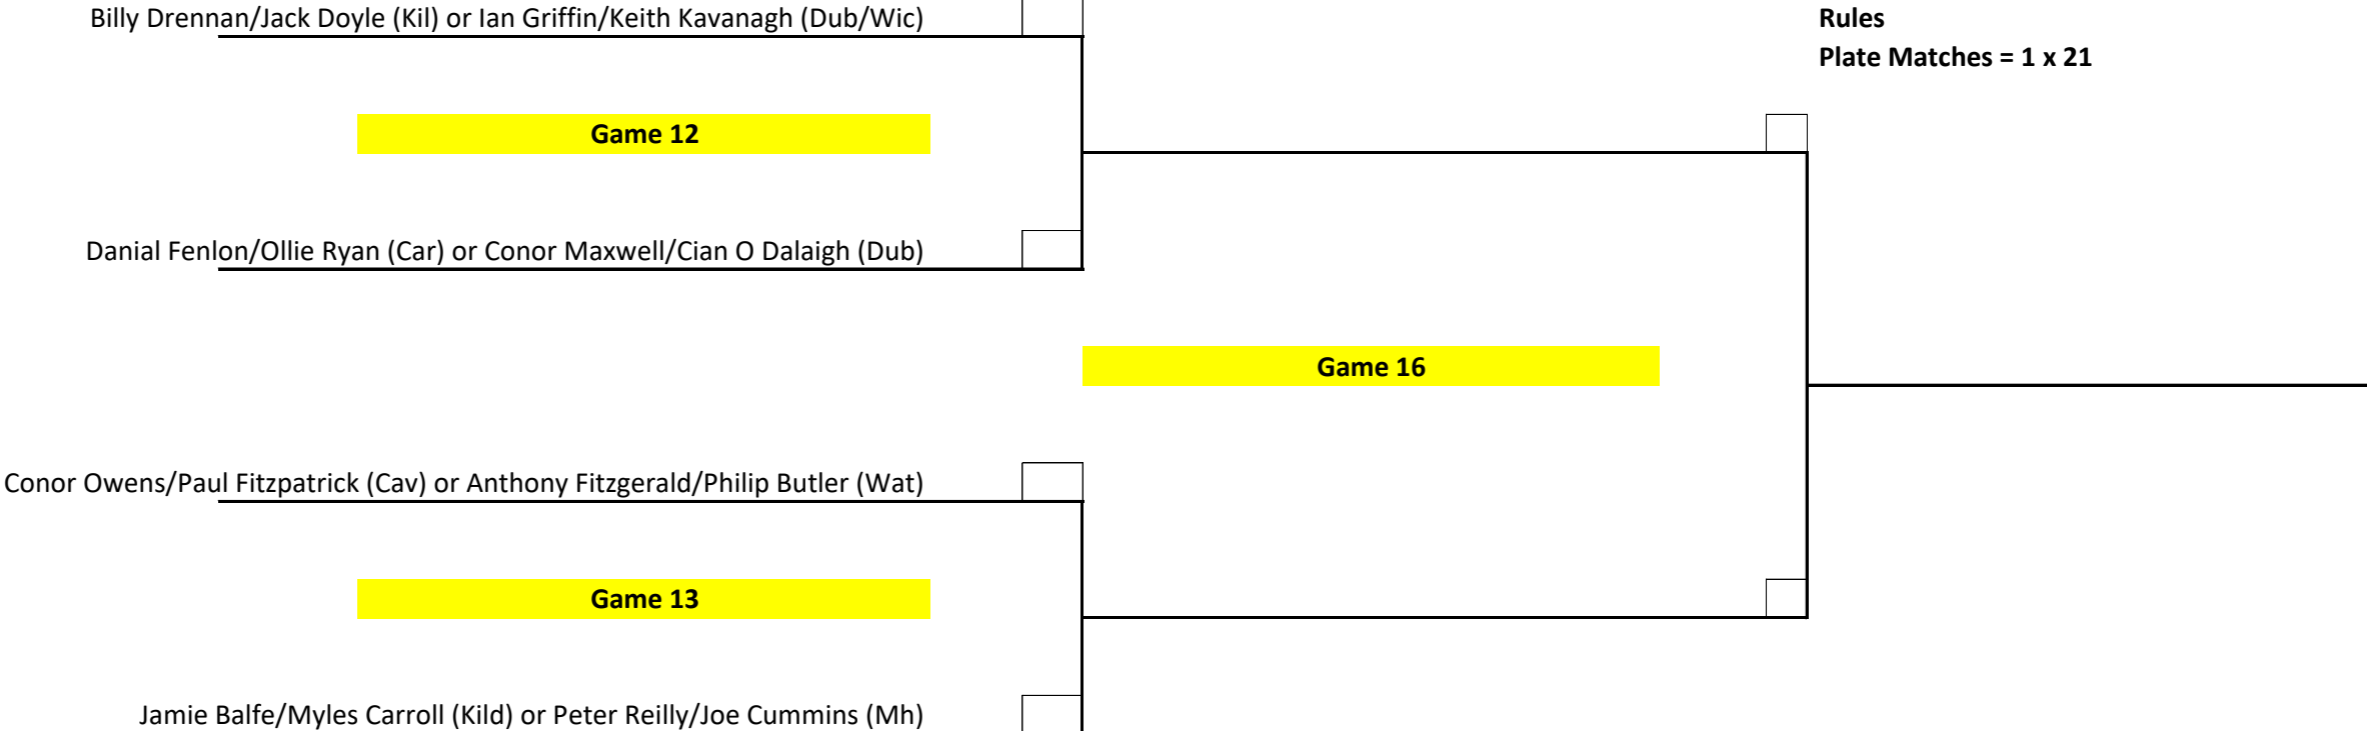

**Game 13**

Jamie Balfe/Myles Carroll (Kild) or Peter Reilly/Joe Cummins (Mh)

Rules  
Plate Matches = 1 x 21