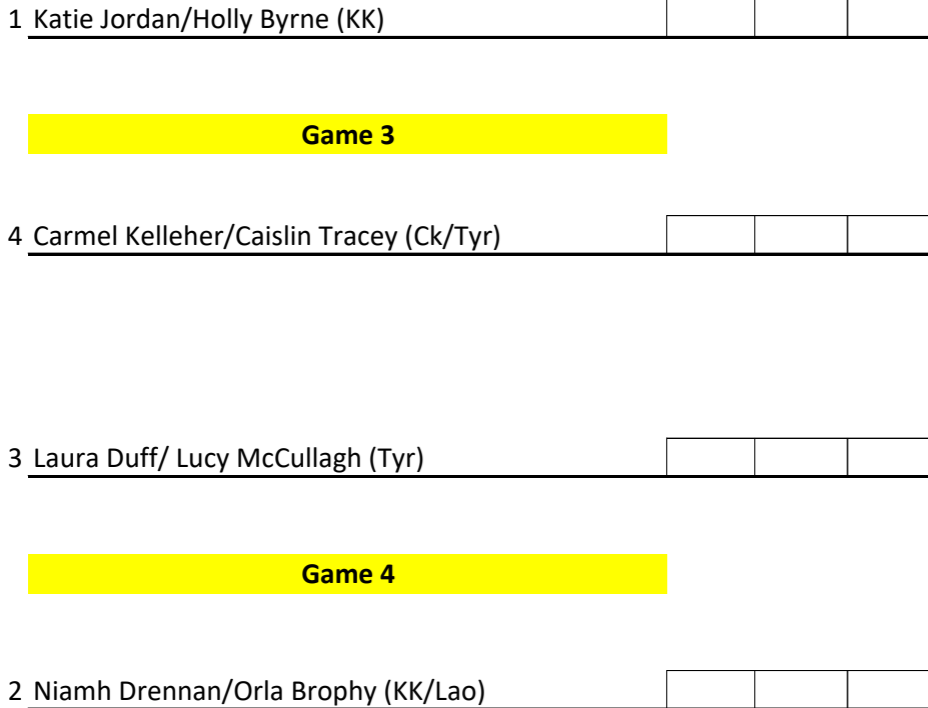

Softball Irish Nationals 2022 - Girls 15&U

Semi Finals

Final

Champion

Saturday 16th July 10am Start

Saturday 16th July

Rules
Cup Matches = 2 x 15 + tiebreak to 11
Ball = Challenger 3

Templeudigan
Venue Official = Tony Breen 087-2060715
Templeudigan Eircode = Y21 HH66